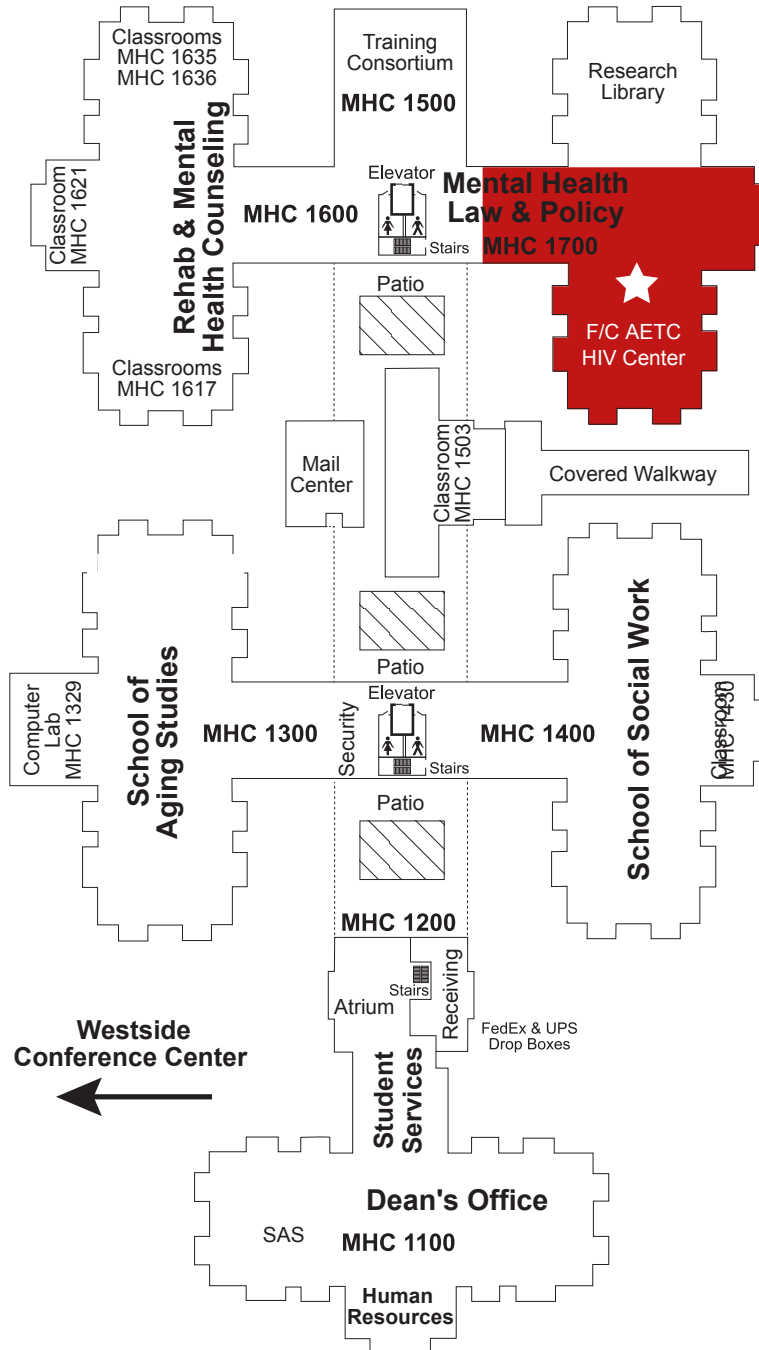

College of Behavioral & Community Sciences

MHC Building

First Floor

Bruce B. Downs Boulevard

USF Magnolia Drive

Westside Conference Center